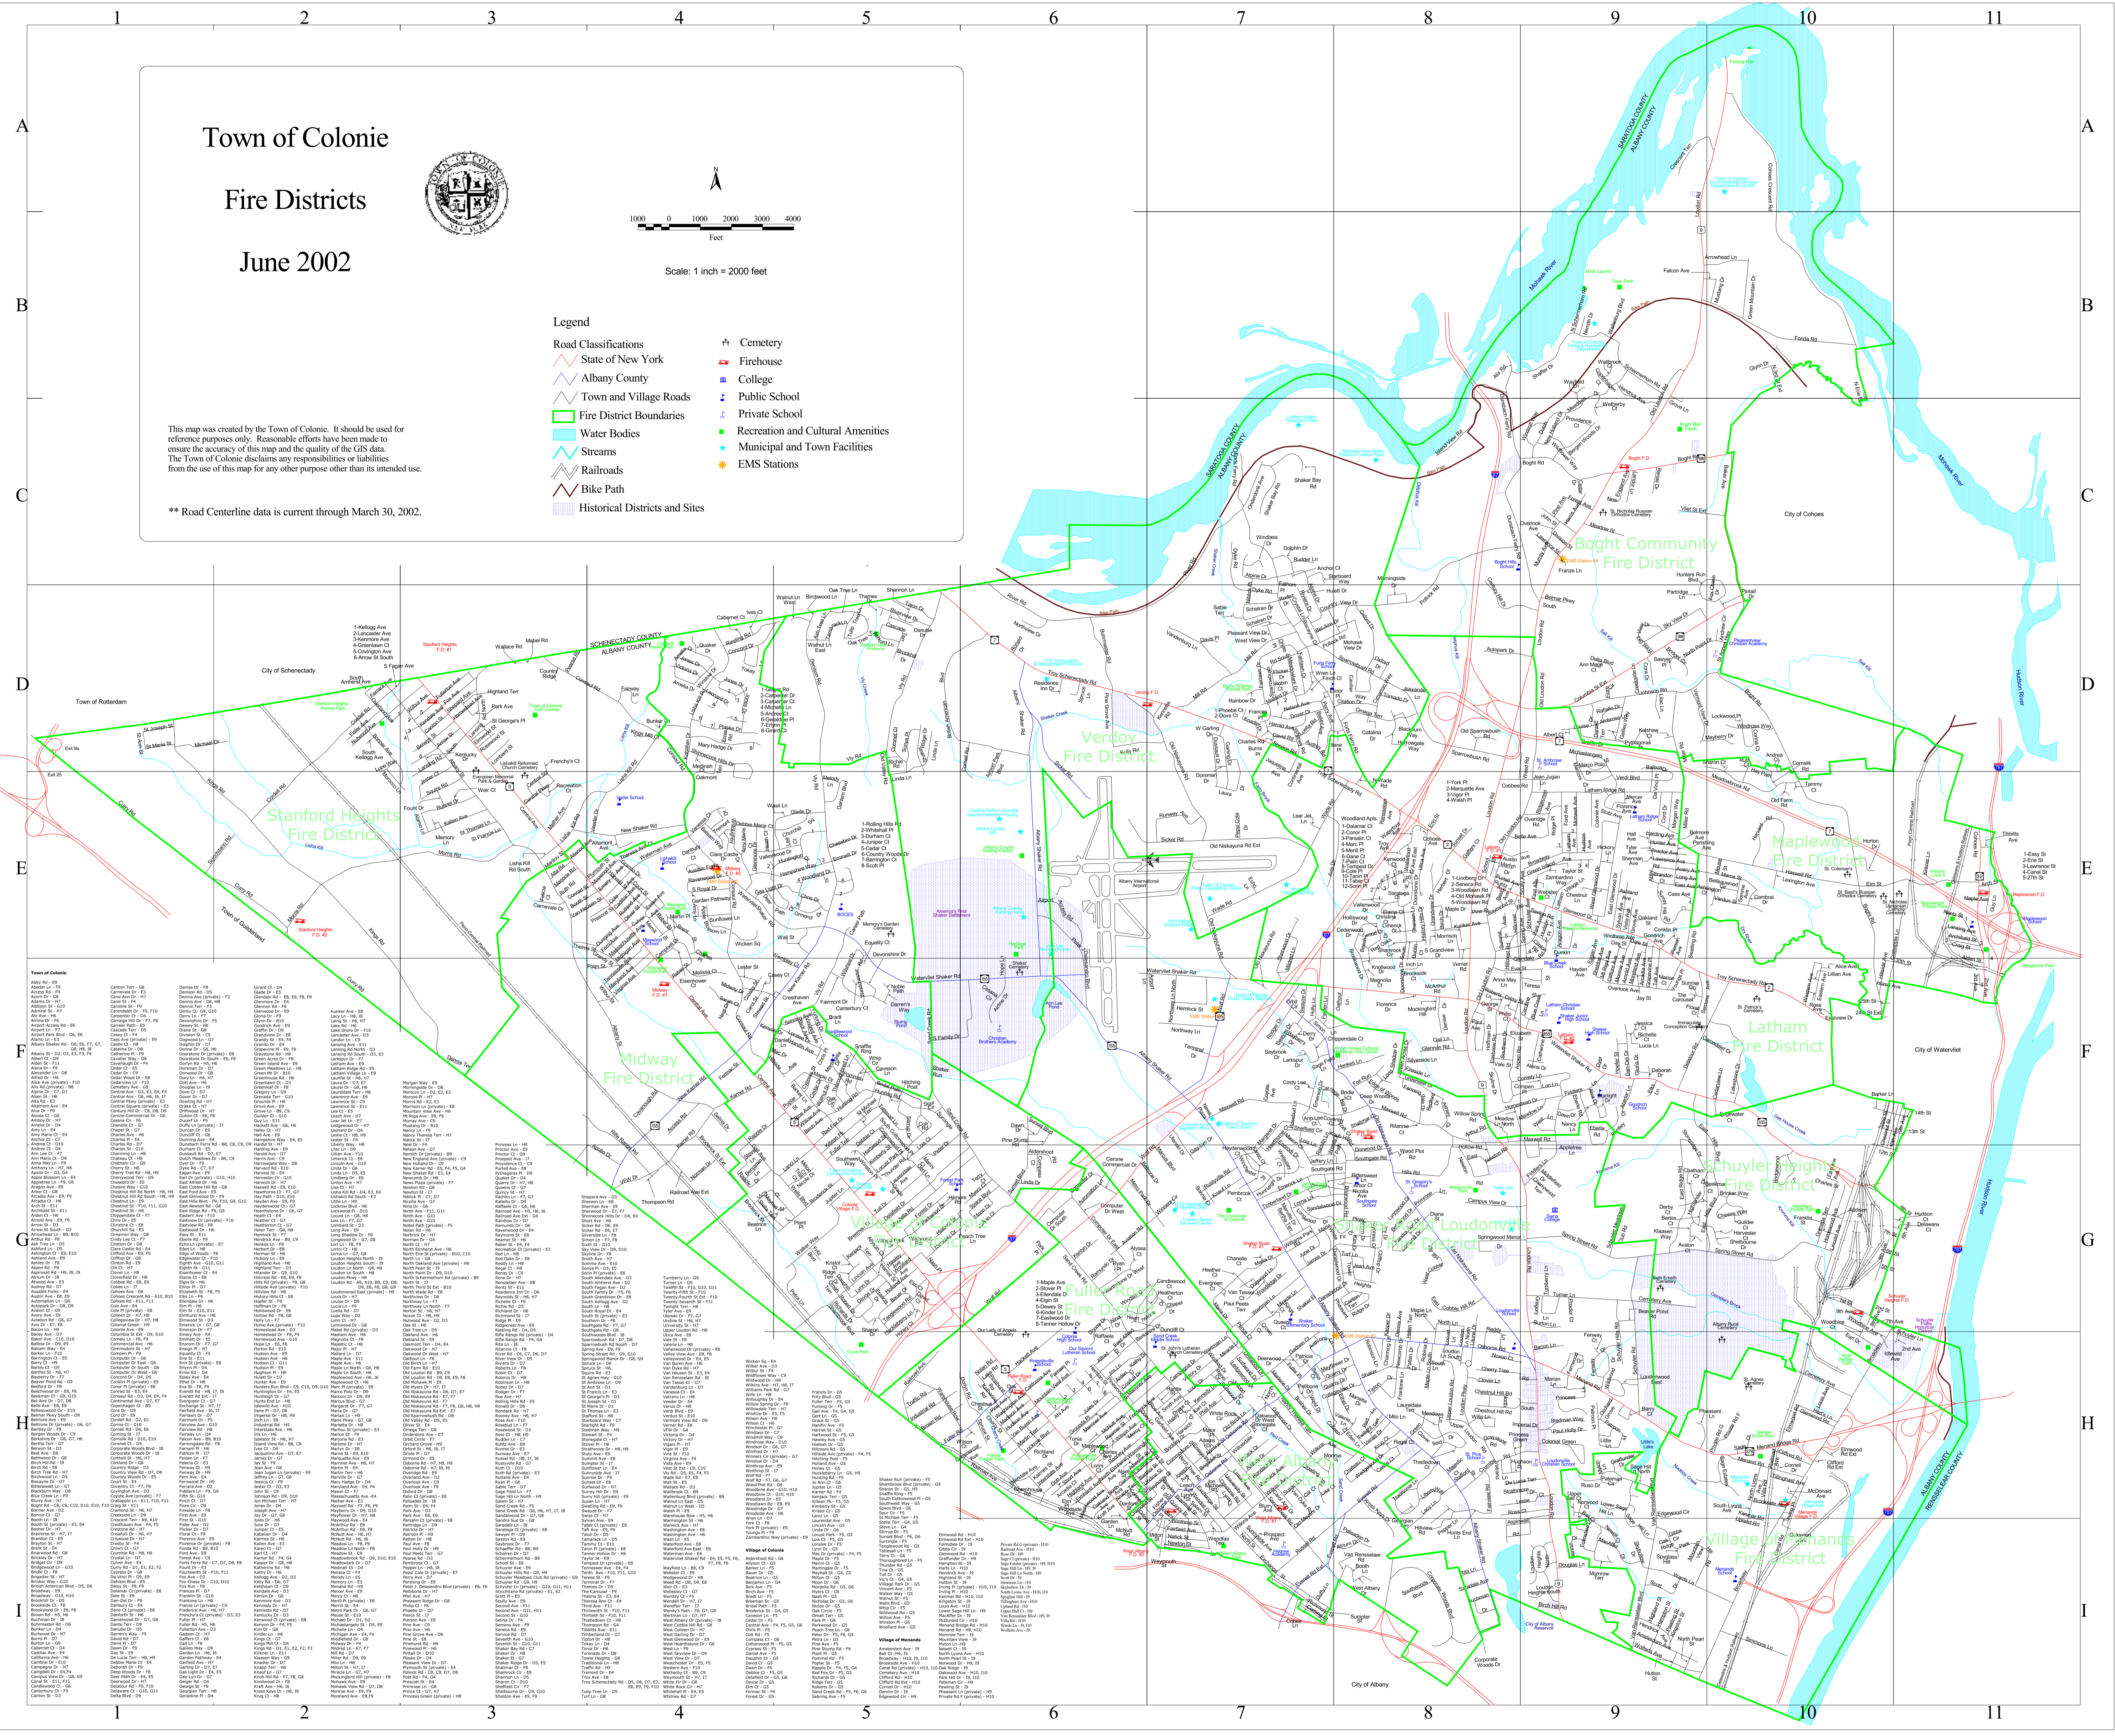

Town of Colonie

Fire Districts

June 2002

Scale: 1 inch = 2000 feet

Legend

Road Classifications

- State of New York
- Albany County
- Town and Village Roads
- Fire District Boundaries
- Water Bodies
- Streams
- Railroads
- Bike Path
- Historical Districts and Sites

Other Features

- Cemetery
- Firehouse
- College
- Public School
- Private School
- Recreation and Cultural Amenities
- Municipal and Town Facilities
- EMS Stations

** Road Centerline data is current through March 30, 2002.

Street Name	Fire District
1-Hollogg Ave	Stanford Heights
2-Lancaster Ave	Stanford Heights
3-Glenn Ave	Stanford Heights
4-Covington Ave	Stanford Heights
5-Arrow St South	Stanford Heights
6-Maplewood Dr	Stanford Heights
7-Maplewood Dr	Stanford Heights
8-Maplewood Dr	Stanford Heights
9-Maplewood Dr	Stanford Heights
10-Maplewood Dr	Stanford Heights
11-Maplewood Dr	Stanford Heights
12-Maplewood Dr	Stanford Heights
13-Maplewood Dr	Stanford Heights
14-Maplewood Dr	Stanford Heights
15-Maplewood Dr	Stanford Heights
16-Maplewood Dr	Stanford Heights
17-Maplewood Dr	Stanford Heights
18-Maplewood Dr	Stanford Heights
19-Maplewood Dr	Stanford Heights
20-Maplewood Dr	Stanford Heights
21-Maplewood Dr	Stanford Heights
22-Maplewood Dr	Stanford Heights
23-Maplewood Dr	Stanford Heights
24-Maplewood Dr	Stanford Heights
25-Maplewood Dr	Stanford Heights
26-Maplewood Dr	Stanford Heights
27-Maplewood Dr	Stanford Heights
28-Maplewood Dr	Stanford Heights
29-Maplewood Dr	Stanford Heights
30-Maplewood Dr	Stanford Heights
31-Maplewood Dr	Stanford Heights
32-Maplewood Dr	Stanford Heights
33-Maplewood Dr	Stanford Heights
34-Maplewood Dr	Stanford Heights
35-Maplewood Dr	Stanford Heights
36-Maplewood Dr	Stanford Heights
37-Maplewood Dr	Stanford Heights
38-Maplewood Dr	Stanford Heights
39-Maplewood Dr	Stanford Heights
40-Maplewood Dr	Stanford Heights
41-Maplewood Dr	Stanford Heights
42-Maplewood Dr	Stanford Heights
43-Maplewood Dr	Stanford Heights
44-Maplewood Dr	Stanford Heights
45-Maplewood Dr	Stanford Heights
46-Maplewood Dr	Stanford Heights
47-Maplewood Dr	Stanford Heights
48-Maplewood Dr	Stanford Heights
49-Maplewood Dr	Stanford Heights
50-Maplewood Dr	Stanford Heights
51-Maplewood Dr	Stanford Heights
52-Maplewood Dr	Stanford Heights
53-Maplewood Dr	Stanford Heights
54-Maplewood Dr	Stanford Heights
55-Maplewood Dr	Stanford Heights
56-Maplewood Dr	Stanford Heights
57-Maplewood Dr	Stanford Heights
58-Maplewood Dr	Stanford Heights
59-Maplewood Dr	Stanford Heights
60-Maplewood Dr	Stanford Heights
61-Maplewood Dr	Stanford Heights
62-Maplewood Dr	Stanford Heights
63-Maplewood Dr	Stanford Heights
64-Maplewood Dr	Stanford Heights
65-Maplewood Dr	Stanford Heights
66-Maplewood Dr	Stanford Heights
67-Maplewood Dr	Stanford Heights
68-Maplewood Dr	Stanford Heights
69-Maplewood Dr	Stanford Heights
70-Maplewood Dr	Stanford Heights
71-Maplewood Dr	Stanford Heights
72-Maplewood Dr	Stanford Heights
73-Maplewood Dr	Stanford Heights
74-Maplewood Dr	Stanford Heights
75-Maplewood Dr	Stanford Heights
76-Maplewood Dr	Stanford Heights
77-Maplewood Dr	Stanford Heights
78-Maplewood Dr	Stanford Heights
79-Maplewood Dr	Stanford Heights
80-Maplewood Dr	Stanford Heights
81-Maplewood Dr	Stanford Heights
82-Maplewood Dr	Stanford Heights
83-Maplewood Dr	Stanford Heights
84-Maplewood Dr	Stanford Heights
85-Maplewood Dr	Stanford Heights
86-Maplewood Dr	Stanford Heights
87-Maplewood Dr	Stanford Heights
88-Maplewood Dr	Stanford Heights
89-Maplewood Dr	Stanford Heights
90-Maplewood Dr	Stanford Heights
91-Maplewood Dr	Stanford Heights
92-Maplewood Dr	Stanford Heights
93-Maplewood Dr	Stanford Heights
94-Maplewood Dr	Stanford Heights
95-Maplewood Dr	Stanford Heights
96-Maplewood Dr	Stanford Heights
97-Maplewood Dr	Stanford Heights
98-Maplewood Dr	Stanford Heights
99-Maplewood Dr	Stanford Heights
100-Maplewood Dr	Stanford Heights